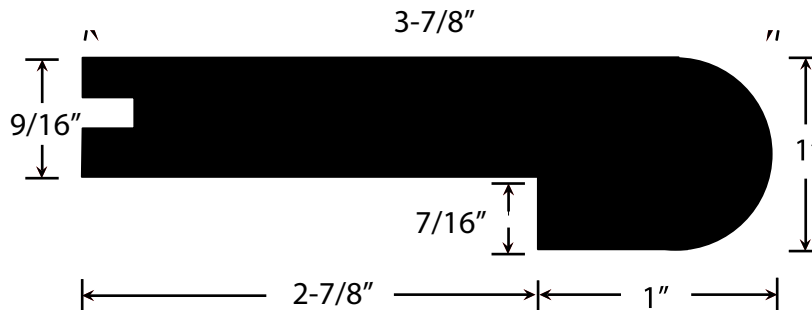

## WOVEN BAMBOO FLOORING ACCESSORIES

v.072309

The profiles in this document are actual size when printed at full scale.

However, shrinkage and scaling may occur, especially when the document is faxed. Before using the graphics for measuring purposes, please verify measurements to ensure your printed copy is to scale.

### QUARTER ROUND

- 73" Lengths
- Prefinished
- Honey or Amber Color

### STANDARD REDUCER

- 73" Lengths
- Prefinished or Unfinished
- Honey or Amber Color

### THRESHOLD

- 73" Lengths
- Prefinished or Unfinished
- Honey or Amber Color