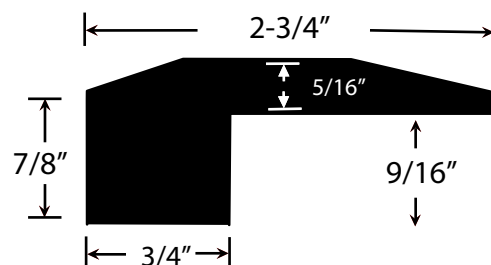

THRESHOLD

- 73" Lengths
- Prefinished or Unfinished
- Honey or Amber Color