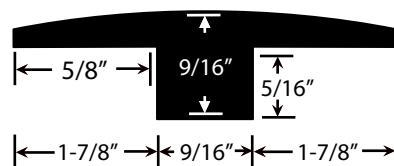

T-MOULDING

- 73" Lengths
- Prefinished or Unfinished
- Honey or Amber Color