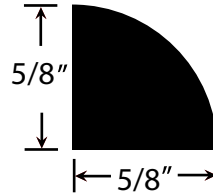

## WOVEN BAMBOO FLOORING ACCESSORIES

v.072309

The profiles in this document are actual size when printed at full scale.

However, shrinkage and scaling may occur, especially when the document is faxed. Before using the graphics for measuring purposes, please verify measurements to ensure your printed copy is to scale.

### QUARTER ROUND

- 73" Lengths
- Prefinished
- Honey or Amber Color